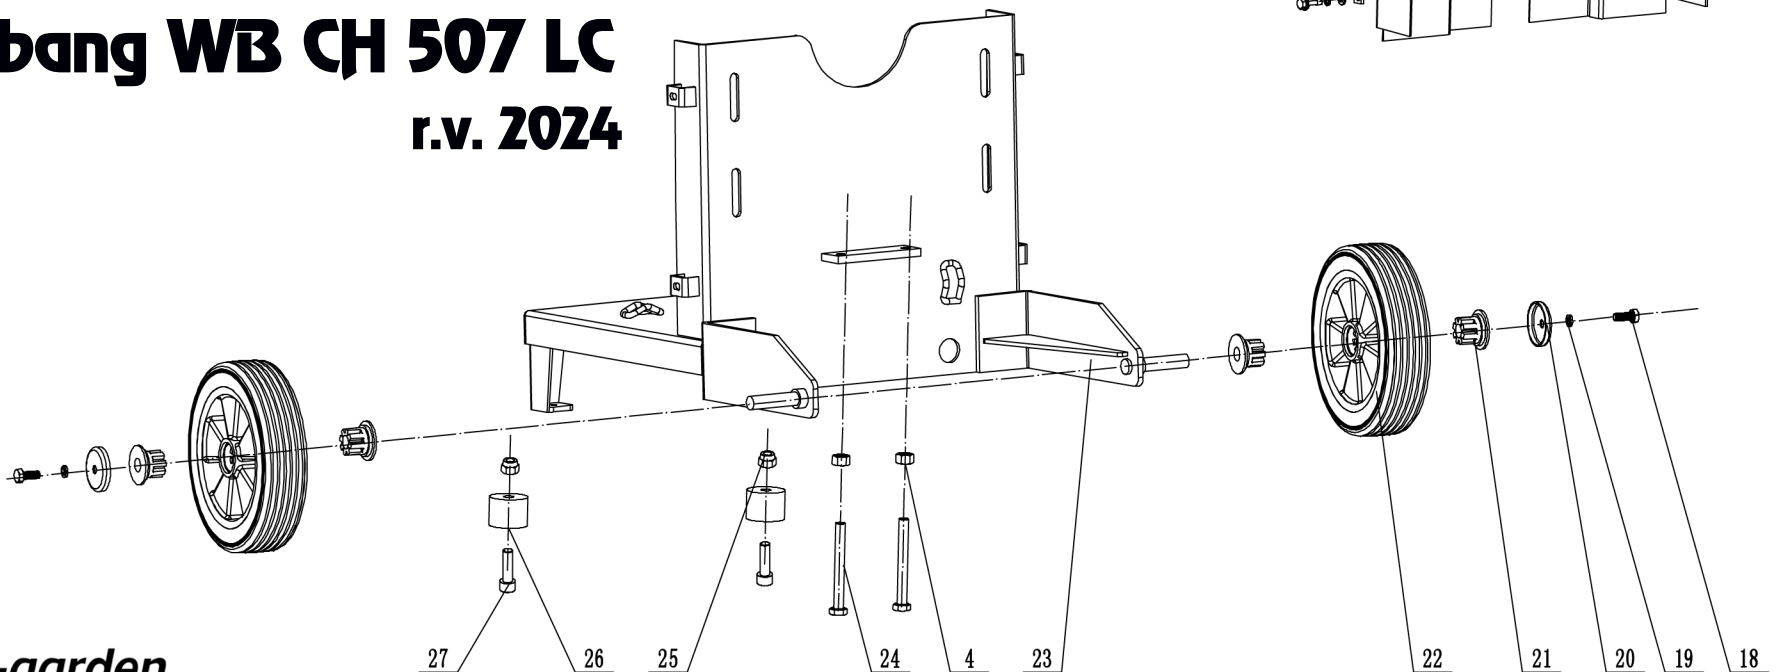

Model:WBCH507LC  
Service code:WBCH507LC2007  
Main Body

# Weibang WB CH 507 LC

r.v. 2024

<b>Part2 Main Body Spare Parts</b>		
<b>No.</b>	<b>ID Zboží</b>	<b>Název</b>
1	0102010045	Bolt - M10x45
2	0301010000	Flat washer - M10
3	0401010000	Spring washer - M10
4	0201010000	Nut - M10
5	50CH33000/49	Spacer
6	0102008016	Bolt - M8x16
7	50CH40000	Key - 4.76*4.76*25
8	50CH24000	Pulley
9	50CH22000	Belt
10	0302008000	Washer - M8
11	0401008000	Spring washer - M8
12	0101008016	Bolt - M8x16
13	50CH26000/49	Belt Shield
14	50CH26030	Washer - M6
15	0301006000	Flat washer - M6
16	0401006000	Spring washer - M6
17	0120006035	Screw - M6x35
18	0102008016	Bolt - M8x16
19	0401008000	Spring washer - M8
20	48R0210012	Wheel cover
21	LSP2001010	Bearing
22	48R0210011	Wheel
23	50CH34000/49	Chassis
24	0101010080	Bolt - M10x80
25	0202010000	Lock nut - M10
26	8SH0108010	Foot pad
27	0103010035	Screw - M10x35

Model:WBCH507LC  
Service code:WBCH507LC2007  
Outlet hopper

<b>Part3 Outlet hopper Spare Parts</b>		
<b>No.</b>	<b>ID Zboží</b>	<b>Název</b>
1	0102008016	Bolt - M8x16
2	0202008000	Lock nut - M8
3	50CH01000/49	Outlet baffle
4	50CH35000/49	Upper blade box
5	50CH41000	Sponge
6	0120006030	Screw - M6x30
7	0401006000	Spring washer - M6
8	0301006000	Flat washer - M6
9	50CH26030	Washer - M6
10	50CH36000/49	Connection-fixing plate
11	0101008085	Bolt - M8x85
12	0102010016	Bolt - M10x16
13	50CH27000/49	Outlet hopper baffle