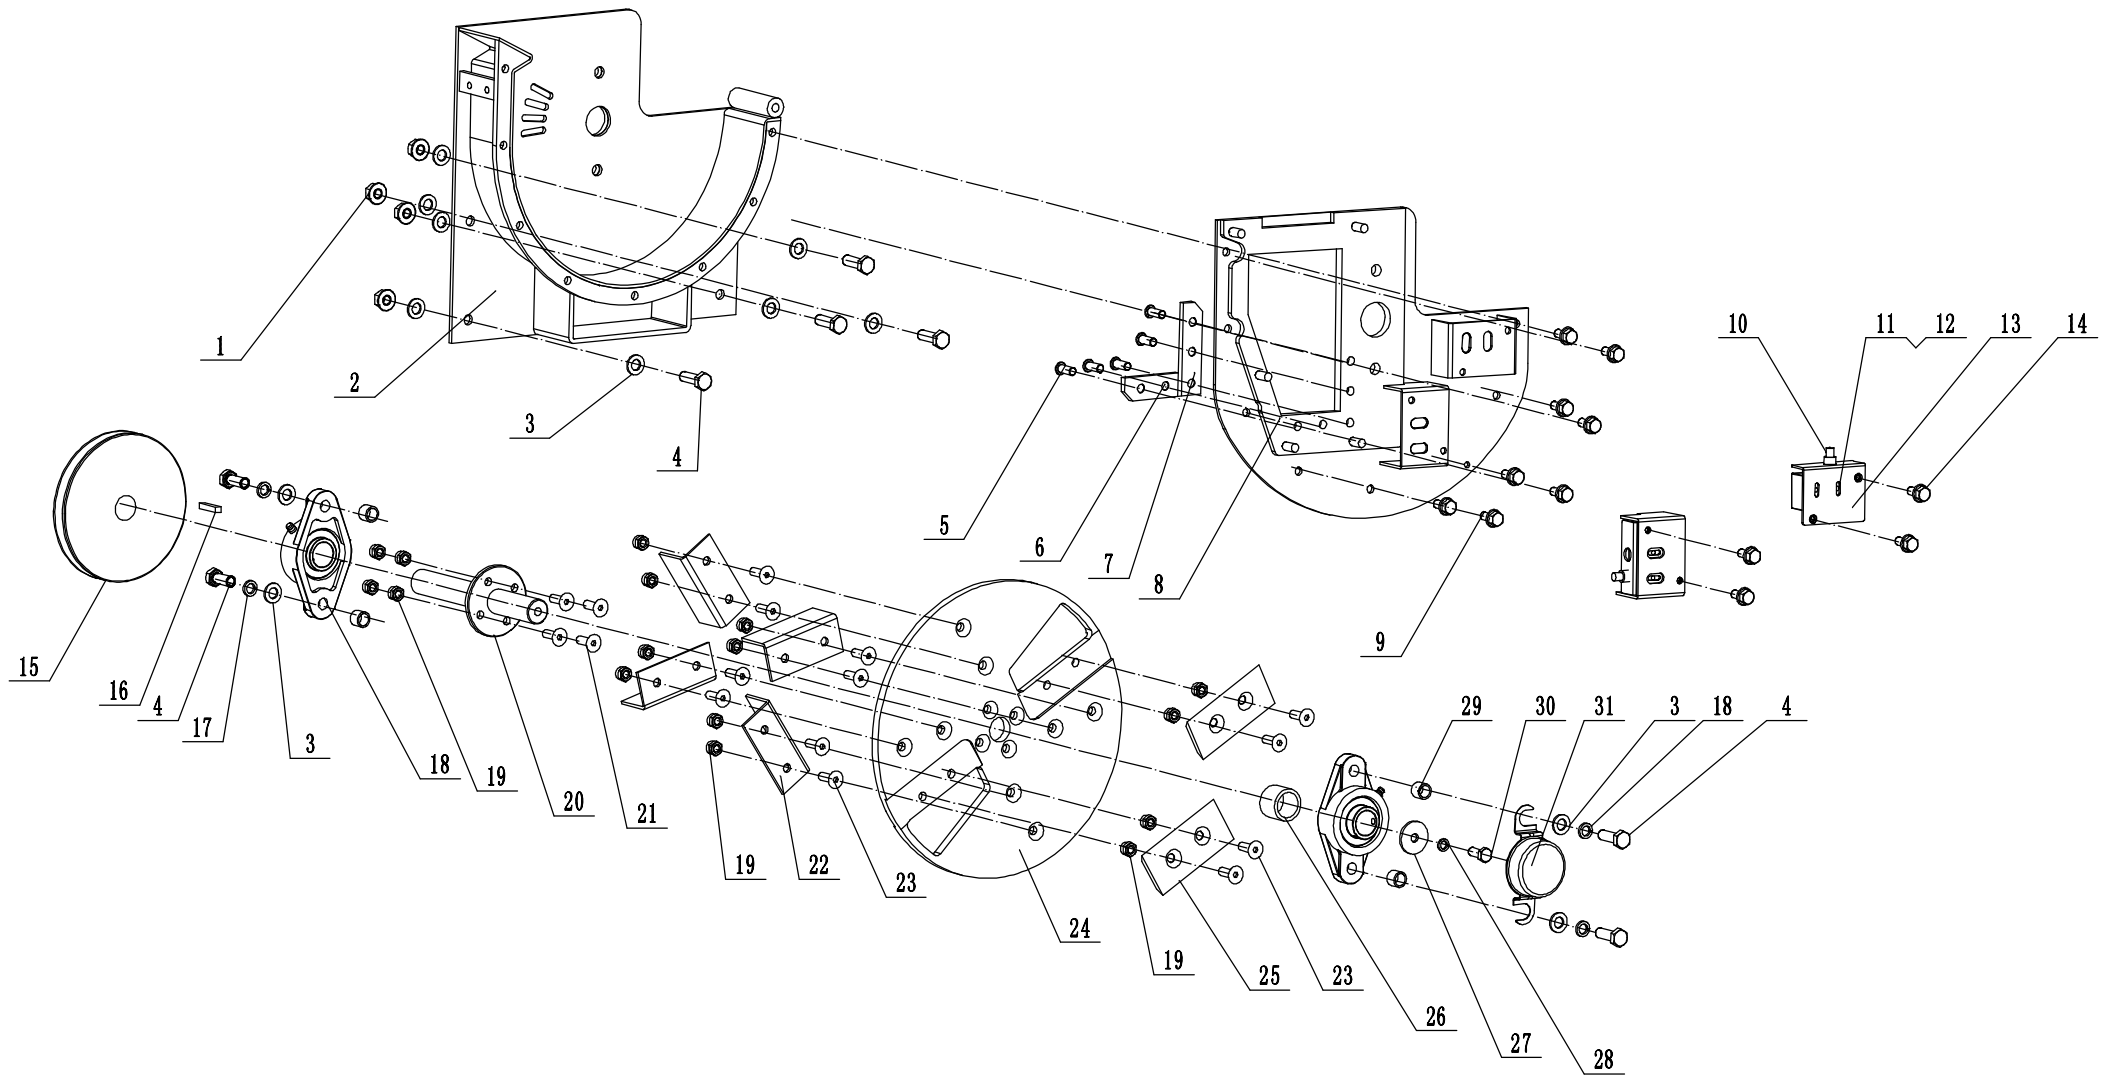

Model:WBCH507LC
Service code:WBCH507LC2007
Blade box

Part4 Blade box Spare Parts		
No.	ID Zboží	Název
1	0202010000	Lock nut - M10
2	50CH18000/49	Rear blade box
3	0301010000	Flat washer - M10
4	0101010030	Bolt - M10x30
5	0112008016	Screw - M8x16
6	50CH28000/04	Blade 2
7	50CH02000/04	Blade
8	50CH37000/49	front plate - Blade box
9	0102008016	Bolt - M8x16
10	WB9660006	switch
11	0104004030	Screw - M4x30
12	0202004000	Lock nut - M4
13	50CH38000/49	Switch frame
14	0102006012	Bolt - M6x12
15	50CH31020	Pulley
16	1101008030	Key - 8x7x30
17	0401010000	Spring washer - M10
18	UCFL205	Bearing
19	0202008000	Lock nut - M8
20	50CH19030/04	Axis
21	0112008030	Screw - M8x30
22	50CH19040/01	Fan
23	0112008025	Screw - M8x25
24	50CH19010/01	Blade Disc
25	50CH19020	Blade
26	50CH08000/02	Partition
27	50CH09000/01	Washer
28	0401008000	Spring washer - M8