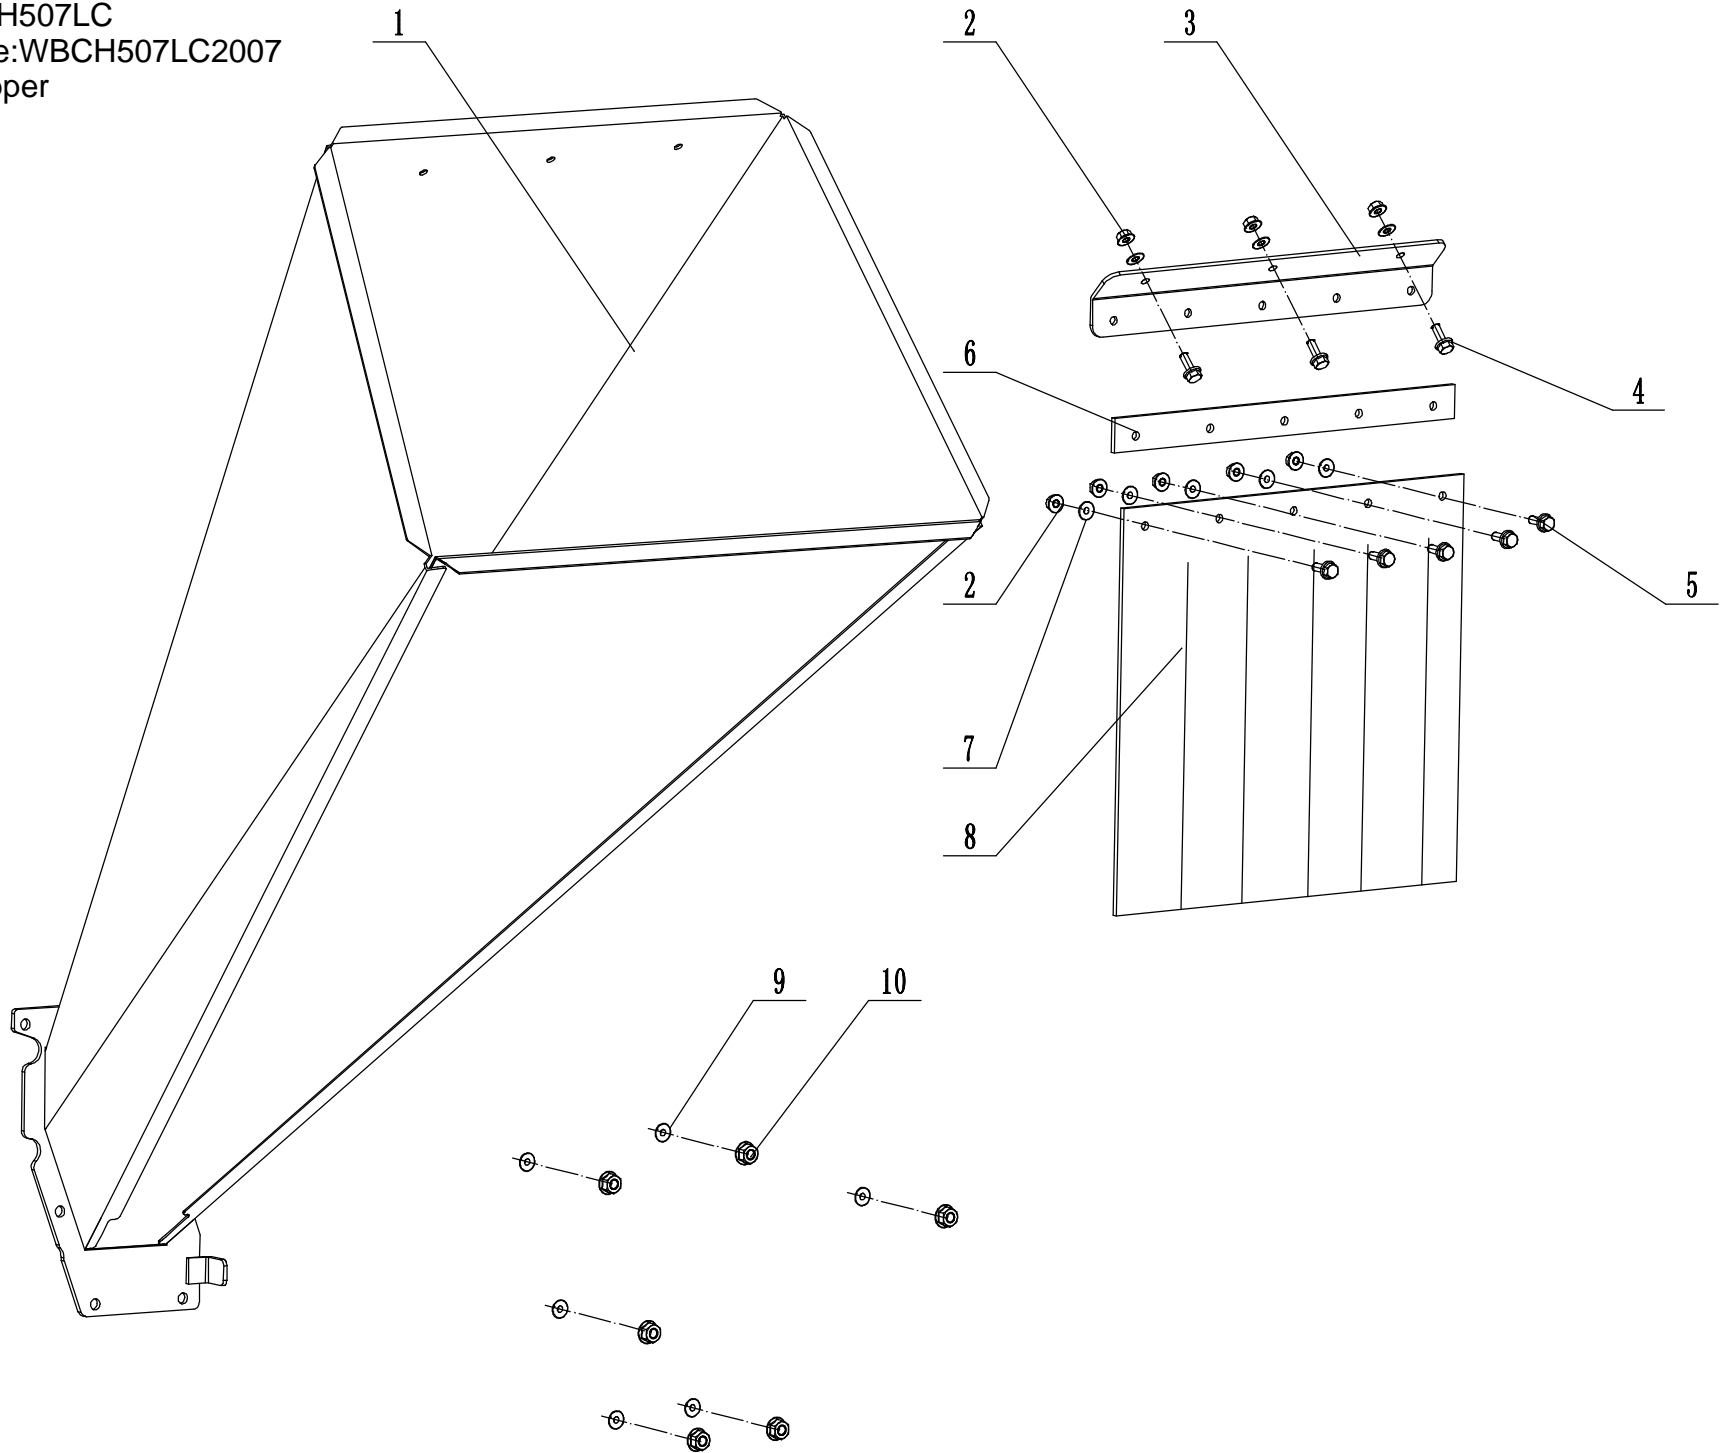

Model:WBCH507LC
Service code:WBCH507LC2007
Feeding hopper

Part5 Feeding hopper Spare Parts		
No.	ID Zboží	Název
1	50CH39000/49	Feed hopper
2	0202006000	Lock nut - M6
3	50CH10000/49	Pressure plate
4	0102006016	Bolt - M6x16
5	0102006018	Bolt - M6x18
6	50CH30000/49	Pressure plate 2
7	0302006000	Washer - M6
8	50CH11000	Rubber leather
9	0301008000	Flat washer - M8
10	0202008000	Lock nut - M8