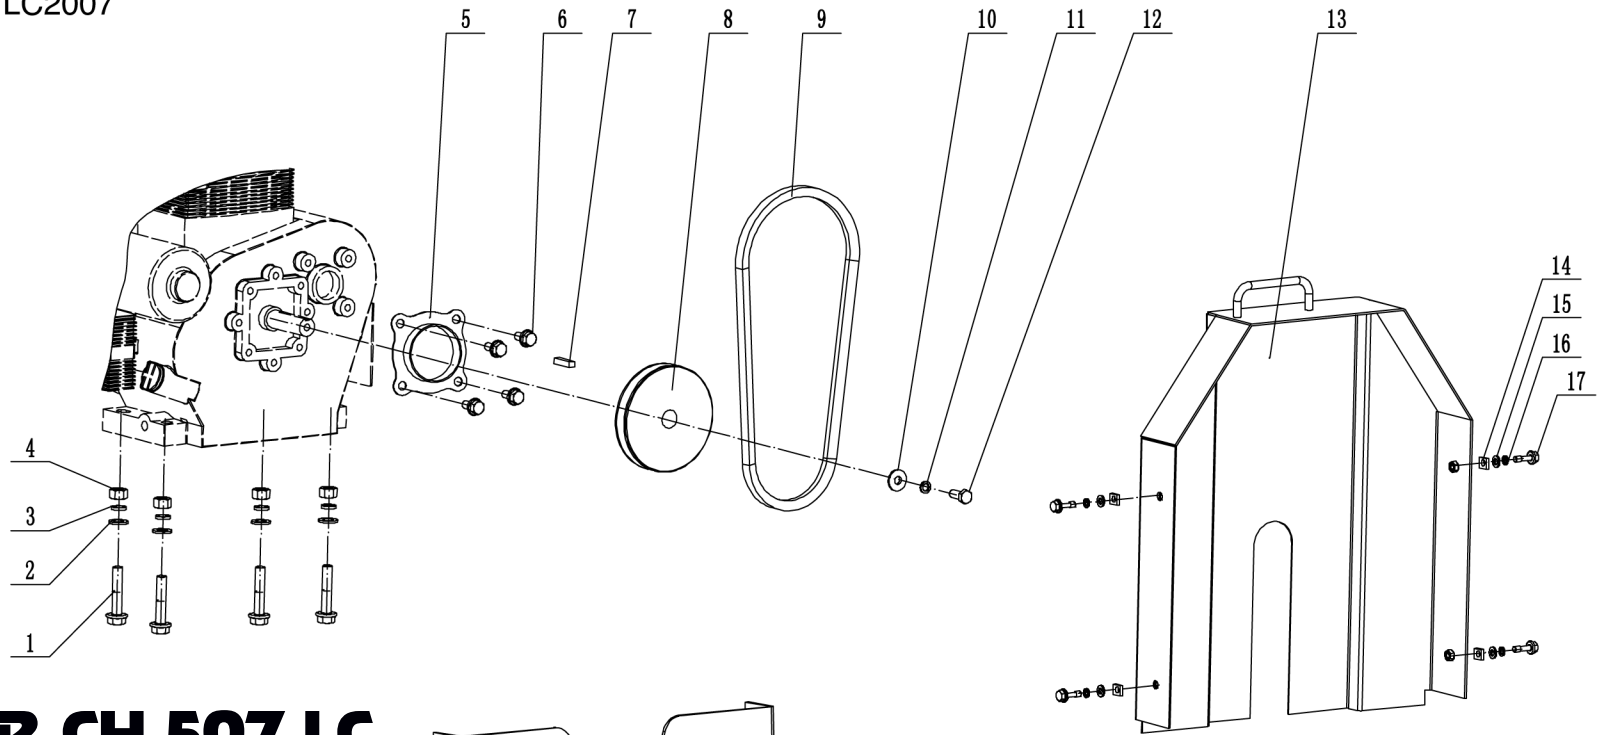

Model:WBCH507LC  
Service code:WBCH507LC2007  
Main Body

# Weibang WB CH 507 LC

r.v. 2024

<b>Part2 Main Body Spare Parts</b>		
<b>No.</b>	<b>ID Zboží</b>	<b>Název</b>
1	0102010045	Bolt - M10x45
2	0301010000	Flat washer - M10
3	0401010000	Spring washer - M10
4	0201010000	Nut - M10
5	50CH33000/49	Spacer
6	0102008016	Bolt - M8x16
7	50CH40000	Key - 4.76*4.76*25
8	50CH24000	Pulley
9	50CH22000	Belt
10	0302008000	Washer - M8
11	0401008000	Spring washer - M8
12	0101008016	Bolt - M8x16
13	50CH26000/49	Belt Shield
14	50CH26030	Washer - M6
15	0301006000	Flat washer - M6
16	0401006000	Spring washer - M6
17	0120006035	Screw - M6x35
18	0102008016	Bolt - M8x16
19	0401008000	Spring washer - M8
20	48R0210012	Wheel cover
21	LSP2001010	Bearing
22	48R0210011	Wheel
23	50CH34000/49	Chassis
24	0101010080	Bolt - M10x80
25	0202010000	Lock nut - M10
26	8SH0108010	Foot pad
27	0103010035	Screw - M10x35

Model:WBCH507LC  
Service code:WBCH507LC2007  
Blade box

<b>Part4 Blade box Spare Parts</b>		
<b>No.</b>	<b>ID Zboží</b>	<b>Název</b>
1	0202010000	Lock nut - M10
2	50CH18000/49	Rear blade box
3	0301010000	Flat washer - M10
4	0101010030	Bolt - M10x30
5	0112008016	Screw - M8x16
6	50CH28000/04	Blade 2
7	50CH02000/04	Blade
8	50CH37000/49	front plate - Blade box
9	0102008016	Bolt - M8x16
10	WB9660006	switch
11	0104004030	Screw - M4x30
12	0202004000	Lock nut - M4
13	50CH38000/49	Switch frame
14	0102006012	Bolt - M6x12
15	50CH31020	Pulley
16	1101008030	Key - 8x7x30
17	0401010000	Spring washer - M10
18	UCFL205	Bearing
19	0202008000	Lock nut - M8
20	50CH19030/04	Axis
21	0112008030	Screw - M8x30
22	50CH19040/01	Fan
23	0112008025	Screw - M8x25
24	50CH19010/01	Blade Disc
25	50CH19020	Blade
26	50CH08000/02	Partition
27	50CH09000/01	Washer
28	0401008000	Spring washer - M8