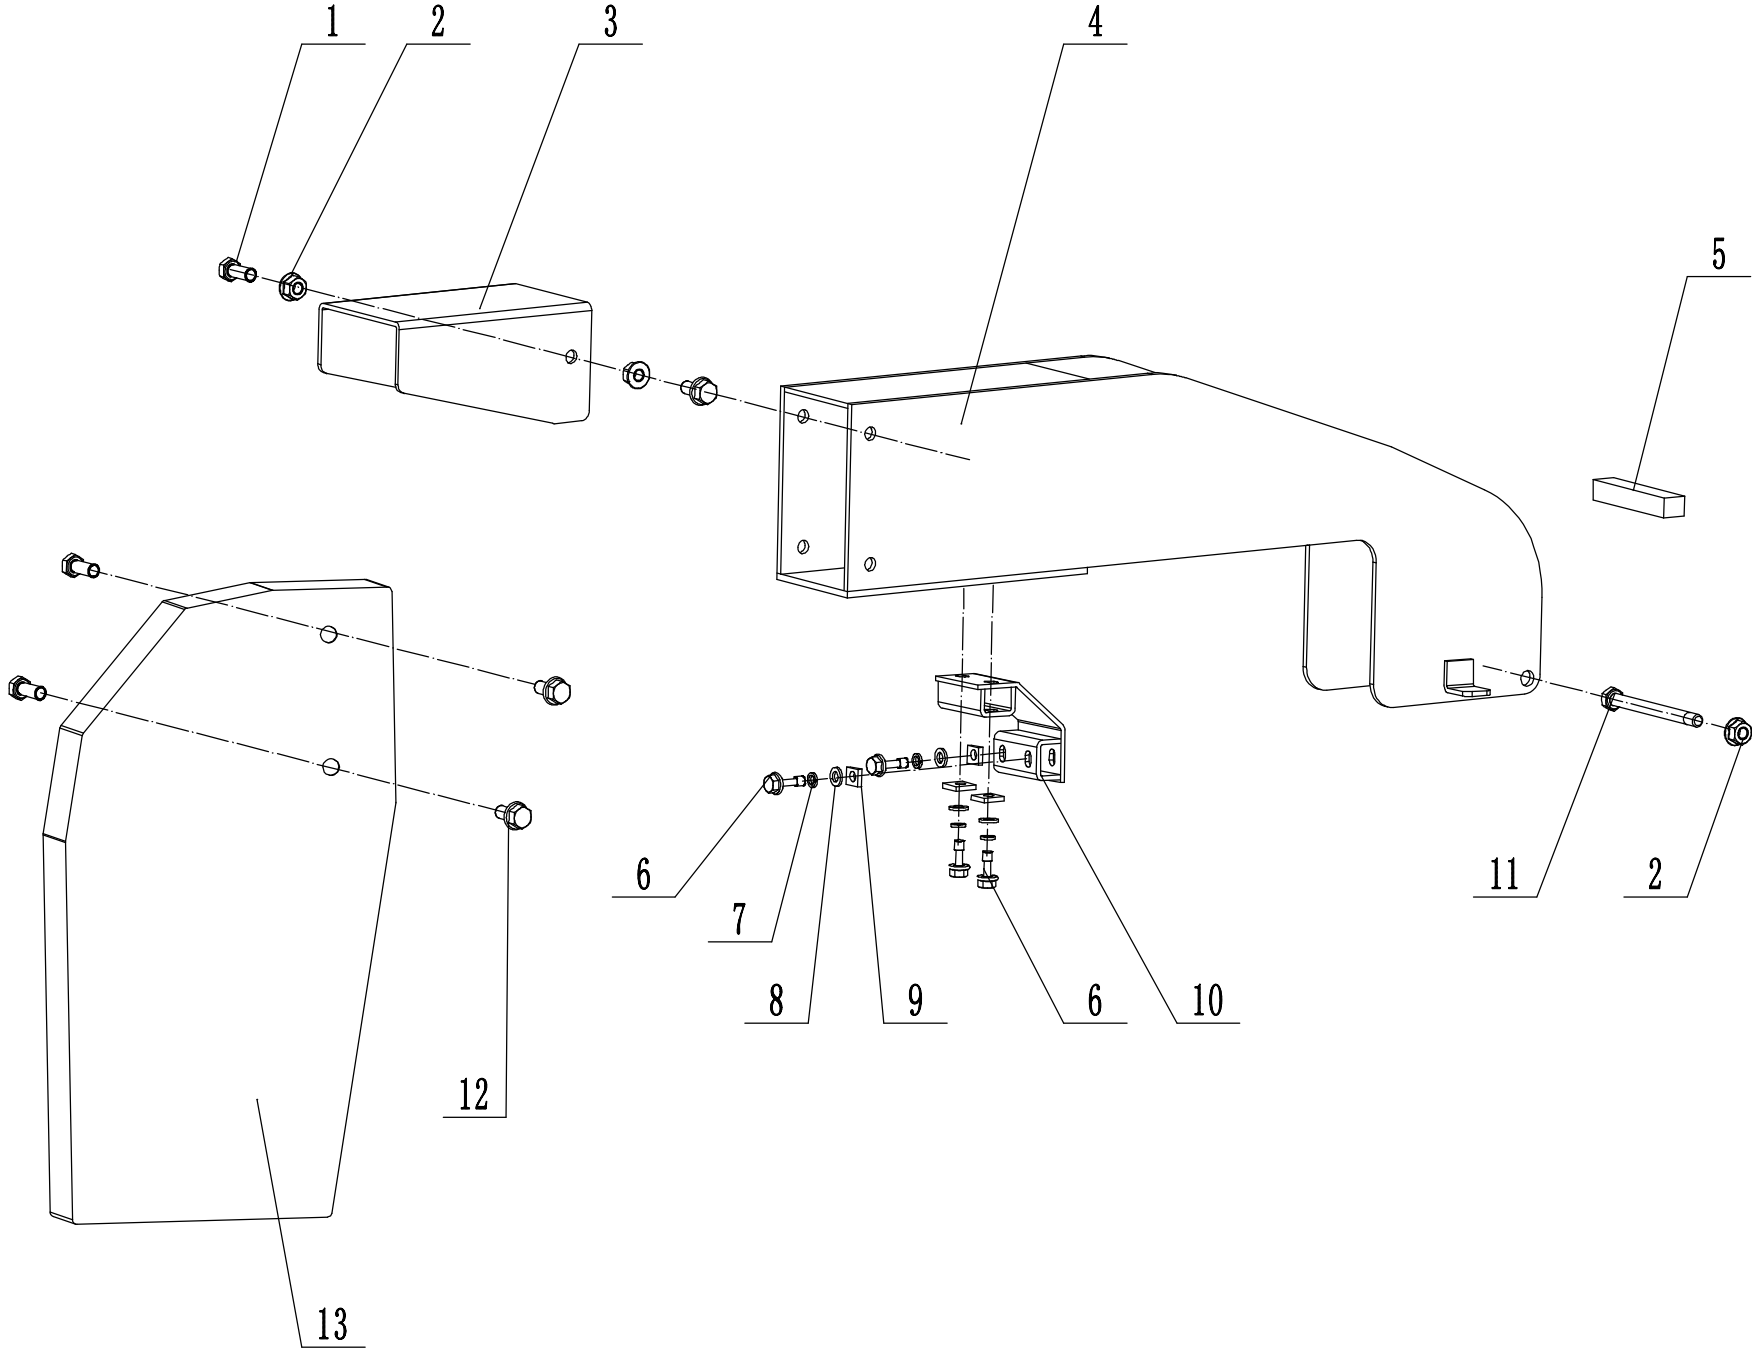

Model:WBCH507LC
Service code:WBCH507LC2007
Outlet hopper

Part3 Outlet hopper Spare Parts		
No.	ID Zboží	Název
1	0102008016	Bolt - M8x16
2	0202008000	Lock nut - M8
3	50CH01000/49	Outlet baffle
4	50CH35000/49	Upper blade box
5	50CH41000	Sponge
6	0120006030	Screw - M6x30
7	0401006000	Spring washer - M6
8	0301006000	Flat washer - M6
9	50CH26030	Washer - M6
10	50CH36000/49	Connection-fixing plate
11	0101008085	Bolt - M8x85
12	0102010016	Bolt - M10x16
13	50CH27000/49	Outlet hopper baffle